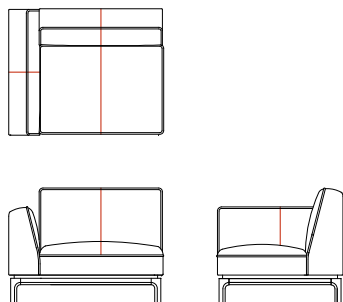

## 右肘ソファ L09110R

W/1025 D/835 H/765 SH/425 AH/640

	Walnut/Cherry	Oak	Cover
FO	¥ 315,700 (税込) ¥ 287,000 (税抜)	¥ 306,900 (税込) ¥ 279,000 (税抜)	-
FJ	¥ 301,400 (税込) ¥ 274,000 (税抜)	¥ 292,600 (税込) ¥ 266,000 (税抜)	-
LV	¥ 267,300 (税込) ¥ 243,000 (税抜)	¥ 258,500 (税込) ¥ 235,000 (税抜)	-
S	¥ 209,000 (税込) ¥ 190,000 (税抜)	¥ 200,200 (税込) ¥ 182,000 (税抜)	¥ 74,800 (税込) ¥ 68,000 (税抜)
C	¥ 194,700 (税込) ¥ 177,000 (税抜)	¥ 185,900 (税込) ¥ 169,000 (税抜)	¥ 60,500 (税込) ¥ 55,000 (税抜)
B	¥ 187,000 (税込) ¥ 170,000 (税抜)	¥ 178,200 (税込) ¥ 162,000 (税抜)	¥ 52,800 (税込) ¥ 48,000 (税抜)
A	¥ 180,400 (税込) ¥ 164,000 (税抜)	¥ 171,600 (税込) ¥ 156,000 (税抜)	¥ 46,200 (税込) ¥ 42,000 (税抜)