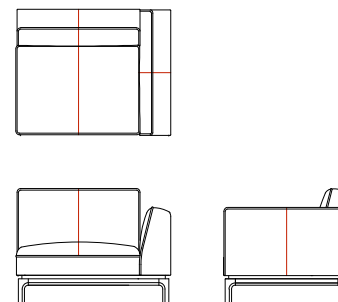

左肘ソファ L09110L

W/1025 D/835 H/765 SH/425 AH/640

	Walnut/Cherry	Oak	Cover
FO	¥ 315,700 (税込) ¥ 287,000 (税抜)	¥ 306,900 (税込) ¥ 279,000 (税抜)	-
FJ	¥ 301,400 (税込) ¥ 274,000 (税抜)	¥ 292,600 (税込) ¥ 266,000 (税抜)	-
LV	¥ 267,300 (税込) ¥ 243,000 (税抜)	¥ 258,500 (税込) ¥ 235,000 (税抜)	-
S	¥ 209,000 (税込) ¥ 190,000 (税抜)	¥ 200,200 (税込) ¥ 182,000 (税抜)	¥ 74,800 (税込) ¥ 68,000 (税抜)
C	¥ 194,700 (税込) ¥ 177,000 (税抜)	¥ 185,900 (税込) ¥ 169,000 (税抜)	¥ 60,500 (税込) ¥ 55,000 (税抜)
B	¥ 187,000 (税込) ¥ 170,000 (税抜)	¥ 178,200 (税込) ¥ 162,000 (税抜)	¥ 52,800 (税込) ¥ 48,000 (税抜)
A	¥ 180,400 (税込) ¥ 164,000 (税抜)	¥ 171,600 (税込) ¥ 156,000 (税抜)	¥ 46,200 (税込) ¥ 42,000 (税抜)

・表示価格は2021年6月現在のメーカー希望小売り価格です。

・(対応木) ウォールナット材, ブラックチェリー材, オーク材

・(対応塗装色) ウレタン塗装

・(対応張地) FO: オイル調革 FJ: セミアニリン革 LV: 本革 S/C/B/A: ファブリックタイプ